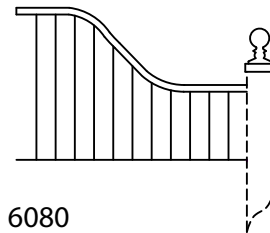

BARNWARE®

6000 SERIES AISLE GRILLS

STALL FRONT GRILL COMPONENTS.

$\frac{5}{8}$ " DIA SOLID BARS, 3" OR 4" O.C., ALSO 1" DIA TUBE STEEL BARS AVAILABLE. GRILL FRAMES OF EVERY STYLE READY TO FIT YOUR CONSTRUCTION.

6010
WITHOR W/O
FEED HOLE

6030
LIFT & OPEN
FEED DOOR

6040
FULL SIZE
FEED DOOR

6080
SCALOPED
GRILL

6100 SERIES STALL DIVIDER GRILLS

FOR IN BETWEEN STALLS, TUBULAR STEEL TOP FRAME SPANNING FROM POST TO WALL W/VARIOUS BOTTOM FRAMES TO FIT EVERY TYPE OF CONSTRUCTION.